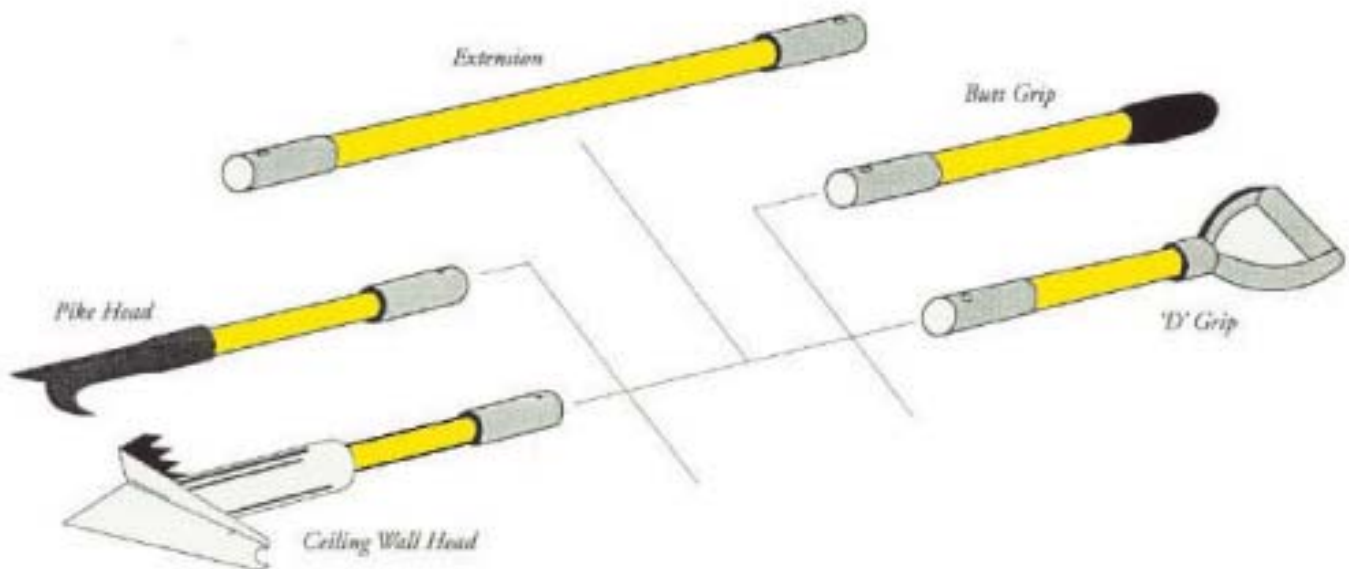

NUPLAGLAS handles

The NUPOLE quick disconnect line of tools lets you:

- > Break the tool down into smaller components for ease of storage and portability.
- > Save space and cost by carrying more than one tool head to do specific jobs, but only one handle.
- > Add an extension to provide longer reach.

The heart of this new concept in compact storing and highly portable tools is an extremely tough, rigid, yet easy to use connection. The Nupole™ connection is capable of carrying loads almost as great as one-piece NUPLAGLAS shaft.

FEATURES

Flame Resistance:

- > NUPLAGLAS is flame resistant to 426°C, resists continuous heat to 121°C and improves in strength down to -15°C.

Strength:

- > NUPLAGLAS HANDLES are stronger than wood handles

Safety:

- > Safe from electrical shock - NUPLAGLAS is an excellent dielectric material.
- > Smooth, resin rich surface protects user from splinters and resists UV deterioration.

Durability:

- > Does not absorb moisture, resists industrial chemicals, fire retardant
- > Easily cleaned of concrete, tar, etc.
- > Unaffected by sub zero temperatures.

Comfort:

- > Does not conduct heat / cold, easy to handle in extreme temperatures.
- > Ergonomically designed grips for comfort and stress reduction.
- > More rigid than wood and most other fibreglass handles, reducing wasted effort.

Contact Us

Phone 03 9466 1244

Email gaam.au@tycoint.com

Website www.gaam.com.au

GAAM
Emergency Products