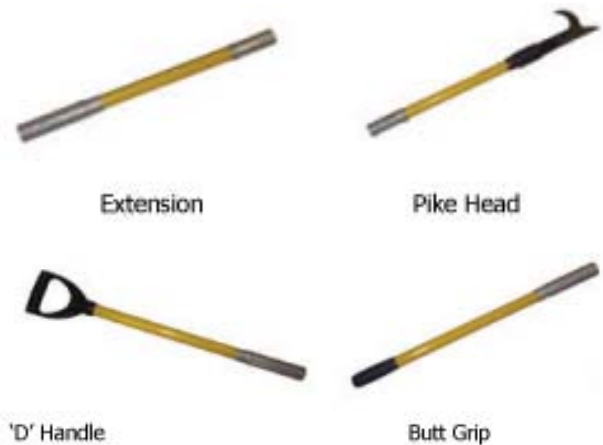

Salvage Kit

Portable Modular System

PORTABLE MODULAR System

FEATURES

- > Handles & Poles can be custom made to length
- > Start with one tool and add attachments later.
- > Breaks down to one easy to handle bundle.
- > Optional lightweight Canvas Carry Bag
- > Can be made to fit inside standard locker compartments

NUPLAGLAS handles

The NUPOLE quick disconnect line of tools lets you:

- > Break the tool down into smaller components for ease of storage and portability.
- > Save space and cost by carrying more than one tool head to do specific jobs, but only one handle.
- > Add an extension to provide longer reach.

The heart of this new concept in compact storing and highly portable tools is an extremely tough, rigid, yet easy to use connection. The Nupole™ connection is capable of carrying loads almost as great as one-piece NUPLAGLAS shaft.