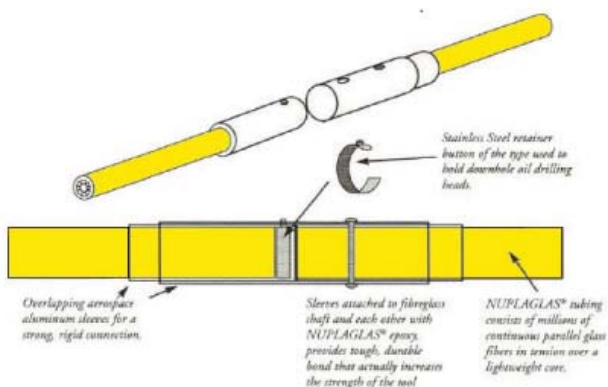

The NUPOLE™ System

Description

The NUPOLE quick disconnect line of tools lets you:

- > Break the tool down into smaller components for ease of storage and portability.
- > Save space and cost by carrying more than one tool head to do specific jobs, but only one handle.
- > Add an extension to provide longer reach.

The heart of this new concept in compact storing and highly portable tools is an extremely tough, rigid, yet easy to use connection. The Nupole™ connection is capable of carrying loads almost as great as one-piece NUPLAGLAS shaft.

PART No.	DESCRIPTION	LENGTH
GRIPS		
NU36-620	Butt Grip	914 mm
NU36-622	Aluminium 'D' Grip	914 mm
EXTENSIONS		
NU36-603	M & F Adaptor fitted to Nupla pole	914 mm
NU36-604	M & F Adaptor fitted to Nupla pole	1210 mm
NU36-606	M & F Adaptor fitted to Nupla pole	1820 mm
NU36-608	M & F Adaptor fitted to Nupla pole	2430 mm
NU36-610	M & F Adaptor fitted to Nupla pole	3040 mm
NU36-612	M & F Adaptor fitted to Nupla pole	3650 mm
NU36-614	M & F Adaptor fitted to Nupla pole	4260 mm
NU39-616	M & F Adaptor fitted to Nupla pole	4870 mm
HEADS		
NU36-625	Pike head	914 mm
NU36-633	Ceiling / Wall head	914 mm
STOWAGE CLIPS		
NU36-632	Clip Block (set of 2)	