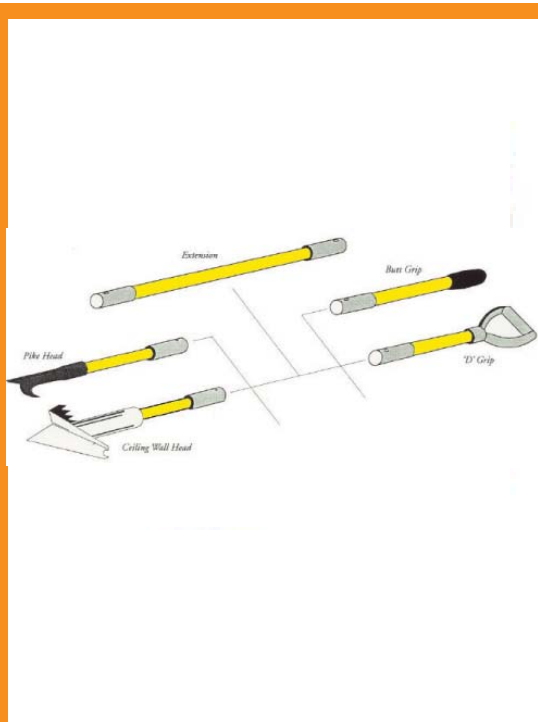

The NUPOLE™ System

Description

The NUPOLE quick disconnect line of tools lets you:

- > Break the tool down into smaller components for ease of storage and portability.
- > Save space and cost by carrying more than one tool head to do specific jobs, but only one handle.
- > Add an extension to provide longer reach.

The heart of this new concept in compact storing and highly portable tools is an extremely tough, rigid, yet easy to use connection. The Nupole™ connection is capable of carrying loads almost as great as one-piece NUPLAGLAS shaft.

PART No.	DESCRIPTION	LENGTH
GRIPS		
NU36-620	Butt Grip	914 mm
NU36-622	Aluminium 'D' Grip	914 mm
EXTENSIONS		
NU36-603	M & F Adaptor fitted to Nupla pole	914 mm
NU36-604	M & F Adaptor fitted to Nupla pole	1210 mm
NU36-606	M & F Adaptor fitted to Nupla pole	1820 mm
NU36-608	M & F Adaptor fitted to Nupla pole	2430 mm
NU36-610	M & F Adaptor fitted to Nupla pole	3040 mm
NU36-612	M & F Adaptor fitted to Nupla pole	3650 mm
NU36-614	M & F Adaptor fitted to Nupla pole	4260 mm
NU39-616	M & F Adaptor fitted to Nupla pole	4870 mm
HEADS		
NU36-625	Pike head	914 mm
NU36-633	Ceiling / Wall head	914 mm
STOWAGE CLIPS		
NU36-632	Clip Block (set of 2)	