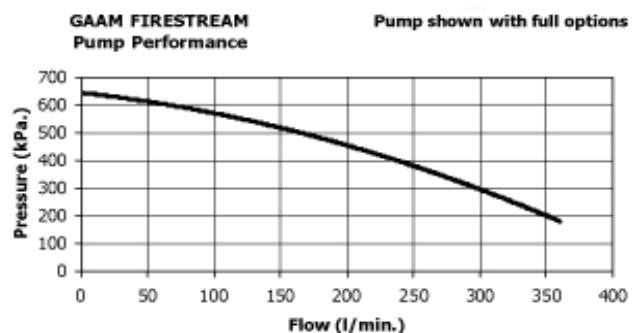

Instruments and Controls

Fixed or remote instrument panel. The following instruments and controls are available to be fitted in either instrument panel.

- > Compound gauge
- > Pressure gauge
- > Engine Start Button
- > Tachometer
- > Hour Meter
- > Electrical
- > Battery, cradle and leads