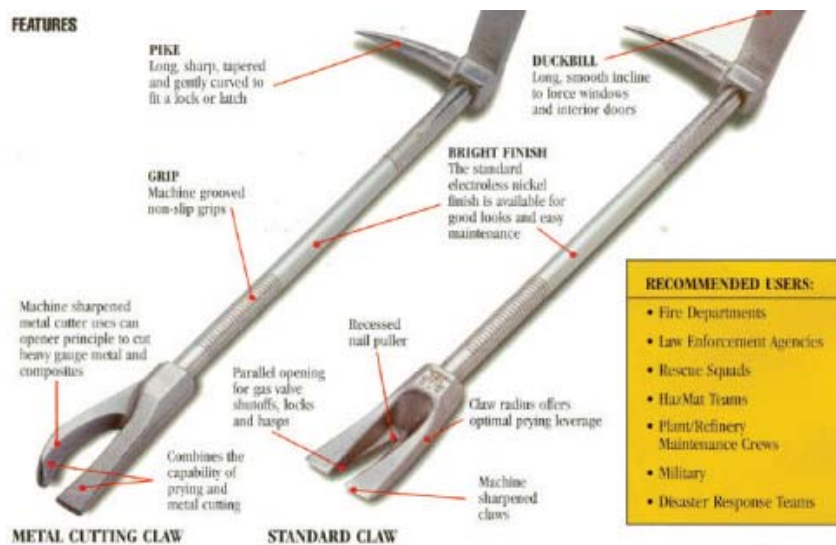

The head and claw are forged from high alloy steel, heat treated for maximum strength, then fitted to a 1" (2.5 cm) stress proof bar. The bar has machine grooved non-slip grips. The Hooligan Tool features

a newly designed claw that is gently curved for maximum prying leverage.

The claw opening is parallel and fits over locks, hasps and many door bars. It can also be used as a nail puller and a gas shut off during emergencies.

The new "Highway Hooligan Tool" features a new metal cutting claw with a machine sharpened metal cutter that uses the can opener principle to cut heavy gauge metal and composites.

**APPLICATIONS**

Forcible Entry      Lock Removal      Metal Cutting      Gas Line Shut Off

Part No.22-000842 Forcible Entry Tool Carrying Strap/ Clamp Assembly

Part No.22-000842 Forcible Entry Tool

**FEATURES**

- RECOMMENDED USERS:**
- Fire Departments
  - Law Enforcement Agencies
  - Rescue Squads
  - HazMat Teams
  - Plant/Refinery Maintenance Crews
  - Military
  - Disaster Response Teams